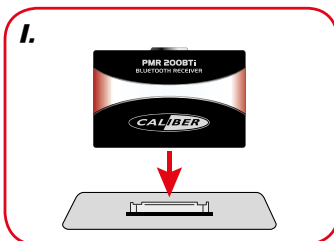

packed in a nice blister in which the product is visible

PMR 200BTi
BLUETOOTH RECEIVER

Turn your iPod, iPhone or iPad docking (with 30 pin Dock Connector) into a Bluetooth receiver (Wireless connection up to 10 meters)

Compatible with Bluetooth smartphones, tablets, PC's and notebooks (version 2.0)

Still use for your 30 pin Dock Connector items, even with the iPhone 5 or Android devices!

HOW IT WORKS:

INSTRUCTIONS

1. Connect to any 30 pin Dock Connector
2. Turn on the PMR 200BTi
3. Search for the PMR with your device
4. Select 'Caliber' from the list
The pass-code is '0000'
5. Ready for use. Get streaming!