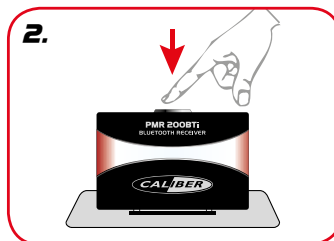

packed in a nice blister in which the product is visible

PMR 200BTi
BLUETOOTH RECEIVER

Turn your iPod, iPhone or iPad docking (with 30 pin Dock Connector) into a Bluetooth receiver (Wireless connection up to 10 meters)

Compatible with Bluetooth smartphones, tablets, PC's and notebooks (version 2.0)

Still use for your 30 pin Dock Connector items, even with the iPhone 5 or Android devices!

HOW IT WORKS:

INSTRUCTIONS

1. Connect to any 30 pin Dock Connector
2. Turn on the PMR 200BTi
3. Search for the PMR with your device
4. Select 'Caliber' from the list
The pass-code is '0000'
5. Ready for use. Get streaming!